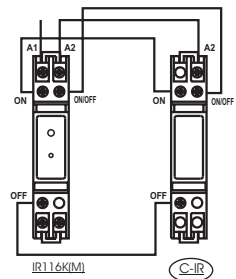

$N > N_{max}$