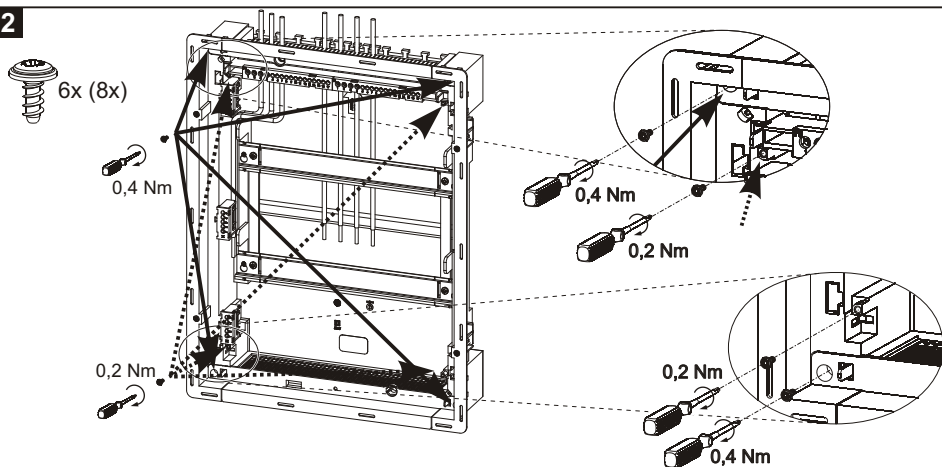

2

RZA-Z-1S14 RZA-Z-2S28 RZA-Z-3S42 RZA-Z-4S56

A	333	333	333	333
B	300	435	616	751
C	88	88	88	88

3

4

5

RZA...-H
Mounting into hollow walls ≥ 100 mm
Montáž do dutých stěn

6

9 Content of package
Obsah balení

RZA-Z-1S14 RZA-Z-1S14-H	 PD-RA-SB17PE17N	 PD-RA-SCSB-6	 PD-RA-ZAS-B
RZA-Z-2S28 RZA-Z-2S28-H	 PD-RA-SB17PE17N	 PD-RA-SCSB-6	 PD-RA-ZAS-B
RZA-Z-3S42 RZA-Z-3S42-H	 PD-RA-SB24PE	 PD-RA-SCSB-8	 2xPD-RA-ZAS-B
	 PD-RA-SB24N	 PD-RA-SCSB-8	
RZA-Z-4S56 RZA-Z-4S56-H	 PD-RA-SB34PE	 PD-RA-SCSB-8	 2xPD-RA-ZAS-B
	 PD-RA-SB34N	 PD-RA-SCSB-8	

10

M4... 1,2Nm... solid 1,5 - 6 mm²
 M5... 2,5Nm... solid 2,5 - 16 mm²

**11****12**

13**14****15****16**

17

PD-RA-SPCA (2pcs, 2 ks)
ACCESSORIES
PŘÍSLUŠENSTVÍ

18

19 Only materials which have low adverse environmental impact and which do not contain dangerous substances as specified in ROHS directive have been used in the product.