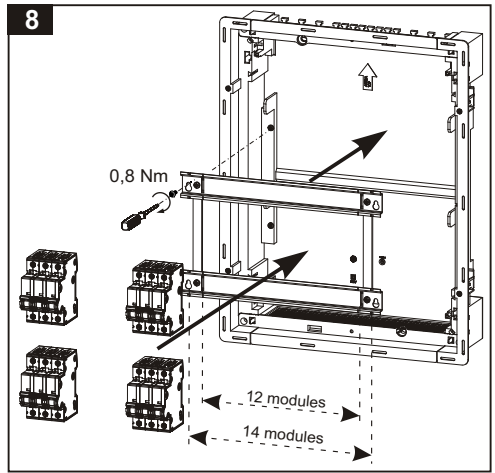

2

RZA-Z-1S14 RZA-Z-2S28 RZA-Z-3S42 RZA-Z-4S56

A	333	333	333	333
B	300	435	616	751
C	88	88	88	88

3

4

5

RZA...-H
Mounting into hollow walls ≥ 100 mm
Montáž do dutých stěn

6

9 Content of package
Obsah balení

RZA-Z-1S14 RZA-Z-1S14-H	 PD-RA-SB17PE17N	 PD-RA-SCSB-6	 PD-RA-ZAS-B
RZA-Z-2S28 RZA-Z-2S28-H	 PD-RA-SB17PE17N	 PD-RA-SCSB-6	 PD-RA-ZAS-B
RZA-Z-3S42 RZA-Z-3S42-H	 PD-RA-SB24PE	 PD-RA-SCSB-8	 2xPD-RA-ZAS-B
	 PD-RA-SB24N	 PD-RA-SCSB-8	
RZA-Z-4S56 RZA-Z-4S56-H	 PD-RA-SB34PE	 PD-RA-SCSB-8	 2xPD-RA-ZAS-B
	 PD-RA-SB34N	 PD-RA-SCSB-8	

10

M4... 1,2Nm... solid 1,5 - 6 mm²
 M5... 2,5Nm... solid 2,5 - 16 mm²

**11****12**

13**14****15****16**

17

PD-RA-SPCA (2pcs, 2 ks)
ACCESSORIES
PŘÍSLUŠENSTVÍ

18

19 Only materials which have low adverse environmental impact and which do not contain dangerous substances as specified in ROHS directive have been used in the product.